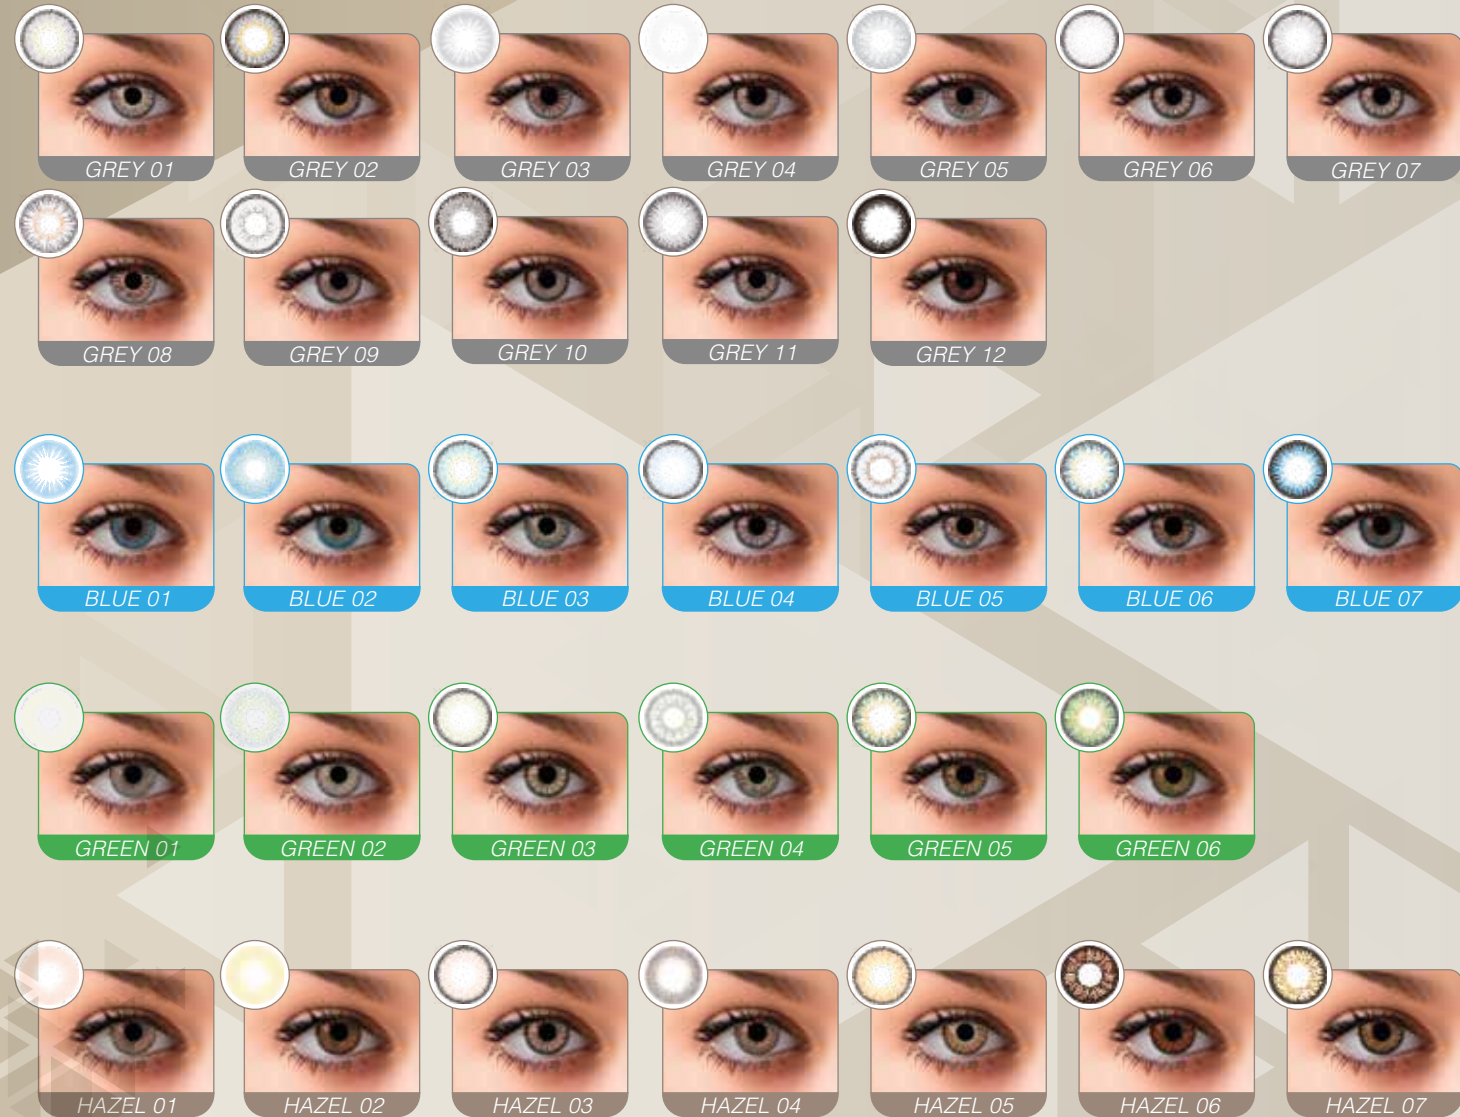

Our Palette
YOUR CHOICE.